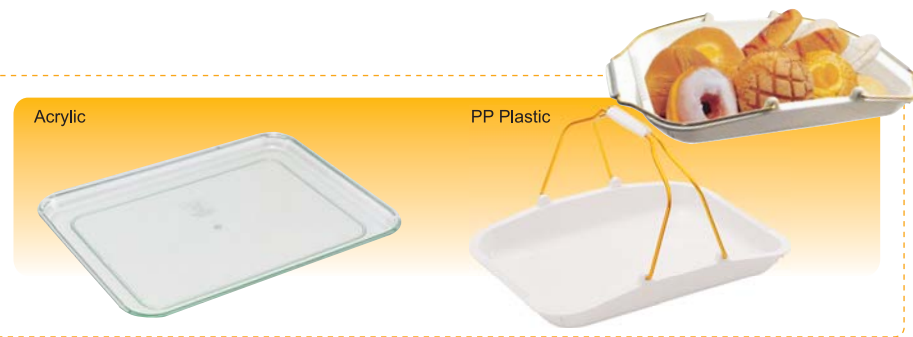

Plastic Tray

SN4342 15" Plastic Display Tray (Clear Blue) 381x286x21 **SN4330** Plastic Basket (Rice White) 400x300x60