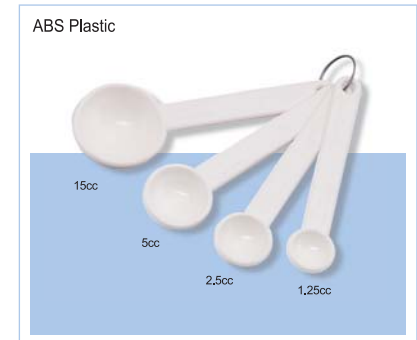

## Measuring Spoon

**SN4680** Bulk Scoop 1500cc

**SN4681** Bulk Scoop 1000cc

**SN4690** Stainless Steel Measuring Spoons 4 Pcs/Set

**SN4691** Plastic Measuring Spoons 4 Pcs/Set

## Thermometer

**BG-363** Waterproof Thermometer (HK)  
-10 C ~ +200 C

**SN4692** Measuring Spoons 4 Pcs/Set