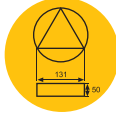

Mousse Ring

- 0.8mm 304 S/S
  SN3271 Triangular Ring(Electrolysis) 45x41x20
  SN3273 Triangular Ring(Electrolysis) 55x49x30
  SN3275 Triangular Ring(Electrolysis) 65x58x35
  SN3276 Triangular Ring(Electrolysis) 65x58x50
  1.2mm 304 S/S
  SN3283 6" Triangular Ring(Electrolysis) 131x114x50
  SN3284 7" Triangular Ring(Electrolysis) 155x135x50
  SN3285 8" Triangular Ring(Electrolysis) 175x153x50
  SN3286 9" Triangular Ring(Electrolysis) 198x173x50
  SN3287 10" Triangular Ring(Electrolysis) 220x192x50