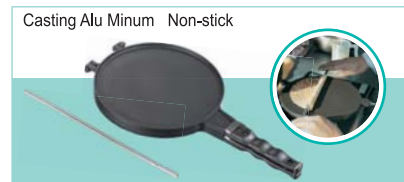

SN4971 Egg Roll Pan 453x242x35