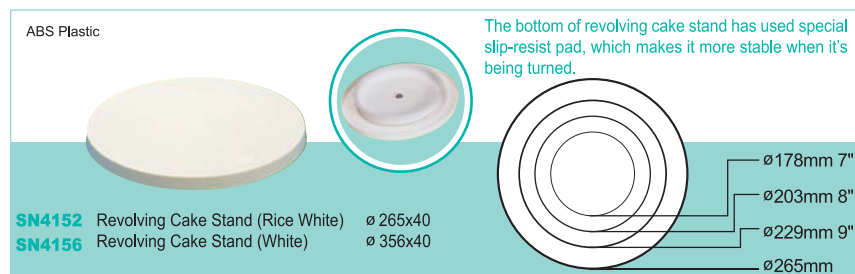

Cake Stand

Other Utensils

Feature

- 1.Full sealed design, no hide dirties.
- 2.Made by reinforced rubber, longer life cycle.
- 3.Soft handle, no scratch.

Instruction

- *Working environment temperature:-60℃~+230℃.
- *Do not touch with sharp tools.
- *Clean by water with natural detergent and dry up.
- *Do not clean it by scouring pad.