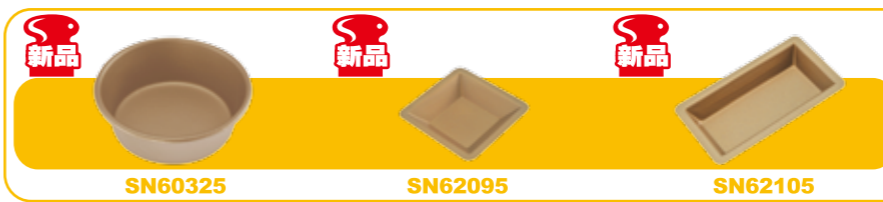

小蛋糕模 铝合金、镀铝

SN60325 大圆模(金色不沾)(5入) 105x90x37
SN62095 方型模(金色不沾)(5入) 60x60x12
SN62105 长方形模(金色不沾)(5入) 95x45x15